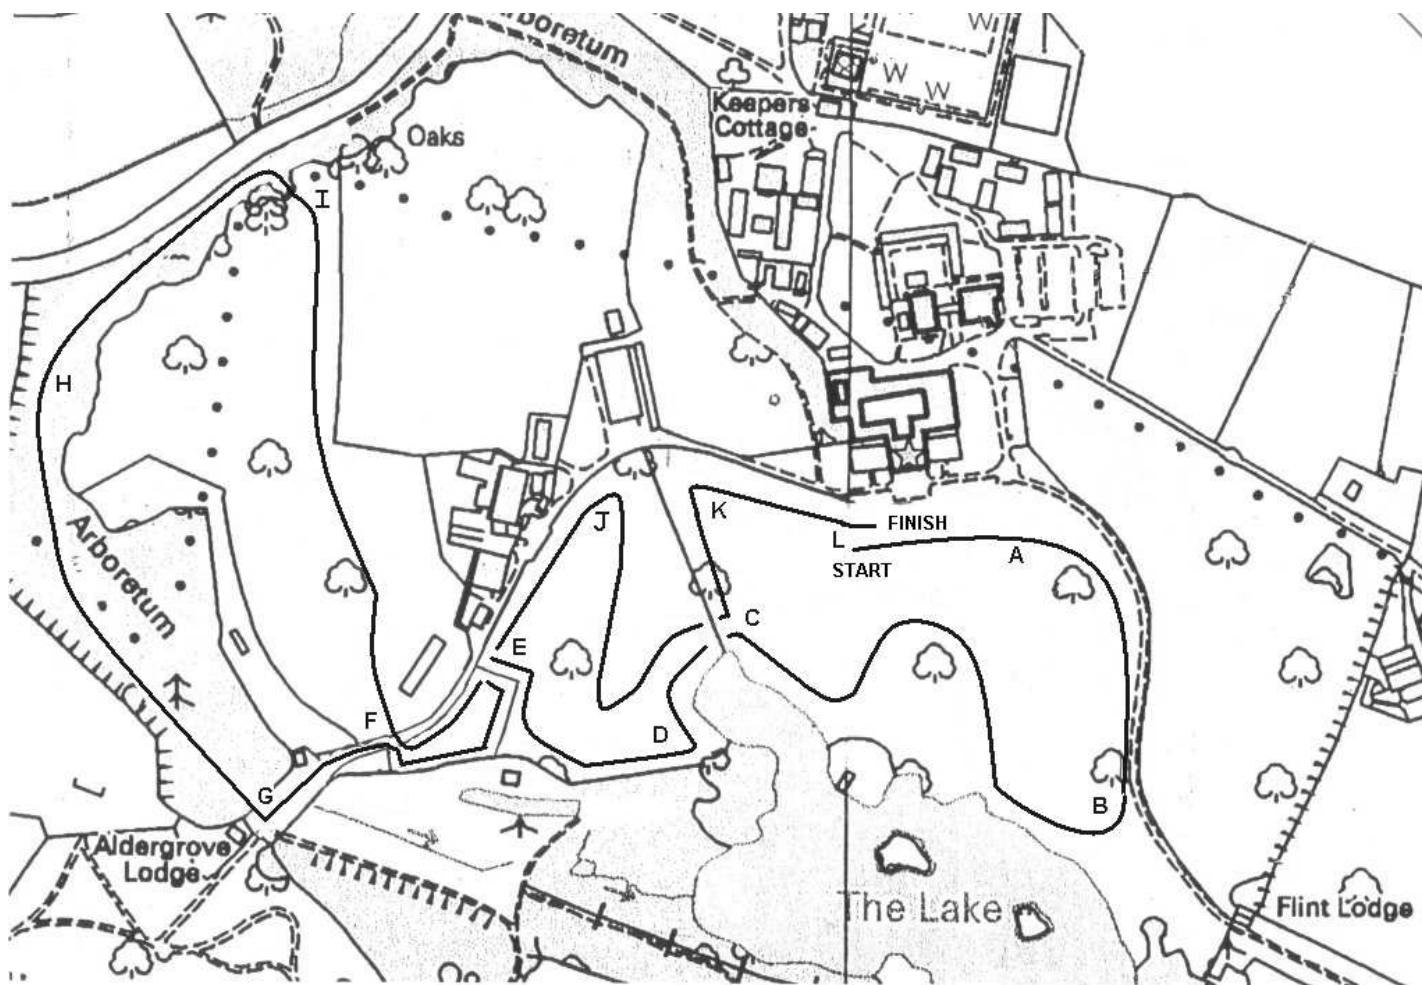

South West Championships – Bicton College 7th January 2007

Small Lap	A-B-C-K-L	990m
Medium Lap	A-B-C-D-E-J-C-K-L	1690m
Large Lap	A-B-C-D-E-G-H-I-F-E-J-C-K-L	2990m

RACE TIMETABLE

13.00	U13G	2680m	Small + Medium
13.07	U13B	2680m	Small + Medium
13.15	U15G	3670m	2 x Small + Medium
13.27	U15B	3670m	2 x Small + Medium
13.39	SW	5980m	2 x Large (inc U20W, W35, W45, W55)
13.57	U17M	5980	2 x Large
14.13	U17W	4370	Small + 2 x Medium
14.30	SM	7690m	2 x Small + 2 x Large (inc U20M, M40, M50, M60)

PRESENTATIONS

14.00	U13G, U13B, U15G, U15B
15.00	U17M, U17W, U20W, SW
15.30	U20M, SM